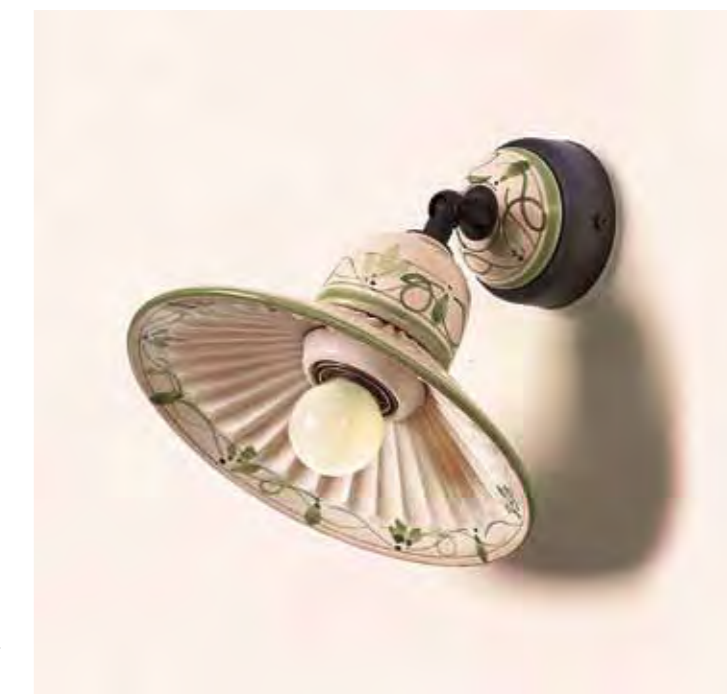

00256/22 Spot

SPOT IN CERAMICA
DECORO: IRIS VERDE ERBA CRAQUELE
STRUTTURA: MARRONE
PIATTO CERAMICA: MOD. 256 Ø CM. 21
ILLUMINAZIONE: E27 - MAX 42W
DIMENSIONI: LARGHEZZA CM. 16
ALTEZZA CM. 16 - BASE A MURO Ø CM. 5

*CERAMIC SPOTLIGHT
DEC.: GRASS-GREEN IRIS ON CRAQUELE BACKGR.
FRAME: BROWN
CERAMIC PLATE: MOD. 256 Ø CM. 21
LIGHTING: E27 - MAX 42W
DIM.: W. CM. 16 - H. CM. 16 - WALL BASE Ø CM. 5*