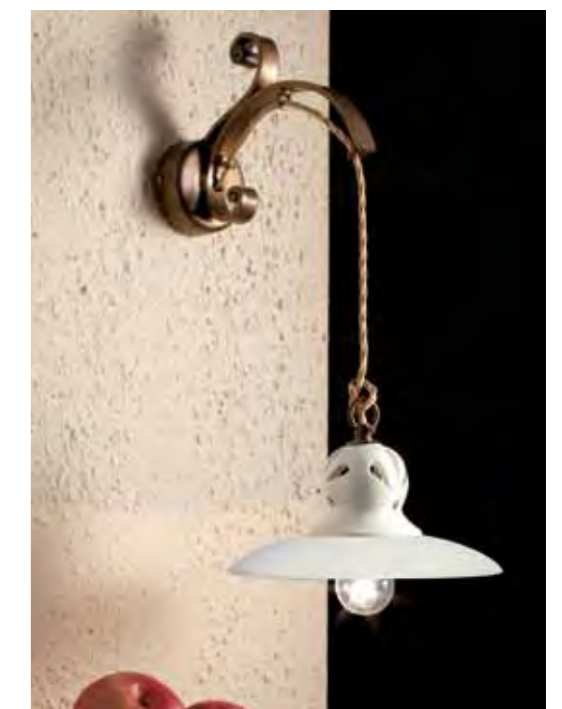

41151/A20

APPLIQUE
CERAMIC DEC.: IVORY ON CRAQUELE BACKGR.
OPEN WORKED BELL: WITH ADD. CHARG €15,00
FRAME: IRON PAINTED SHADED BRASS
CERAMIC PLATE: MOD. 252 Ø CM.20
LIGHTING: E27 - MAX 42W
DIMENSIONS: WIDTH CM. 17 - DEPTH CM. 21
WALL BASE Ø CM. 8

APPLIQUE
DECORO: AVORIO CRAQUELE
CAMPANINA TRAFORATA: CON SUPPL. € 15,00
STRUTTURA: FERRO VERNICIATO OTTONE SFUMATO
PIATTO IN CERAMICA: MOD. 252 Ø CM. 20
ILLUMINAZIONE: E27 - MAX 42W
DIMENSIONI: H. CM.17 - PROF. CM. 21
BASE A MURO Ø CM.8